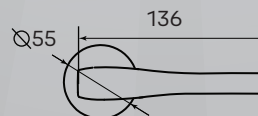

Double tongue latch gives the **silent closing**

Modern Contemporary

SGALM1002BN Lever Mortise Combo Pack

SGALM1003BN Lever Mortise Combo Pack

SGALM1002SB Lever Mortise Combo Pack

Door Thickness: 35-45mm

Backset: 60mm