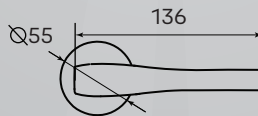

SGALM1005BN Lever Mortise Combo Pack

SGALM1004SB Lever Mortise Combo Pack

Door Thickness: 35-45mm

Backset: 60mm

*Complete with 60 x 85mm mortise & 70mm profile cylinder

YOUR SECURITY PARTNER

Artisan

Uncompromising Quality Timeless Brass Craftsmanship

Double tongue latch gives the **silent closing**

Modern Contemporary

SGALM1002BN Lever Mortise Combo Pack

SGALM1003BN Lever Mortise Combo Pack

SGALM1002SB Lever Mortise Combo Pack

Door Thickness: 35-45mm

Backset: 60mm

*Complete with 60 x 85mm motise & 70mm profile cylinder