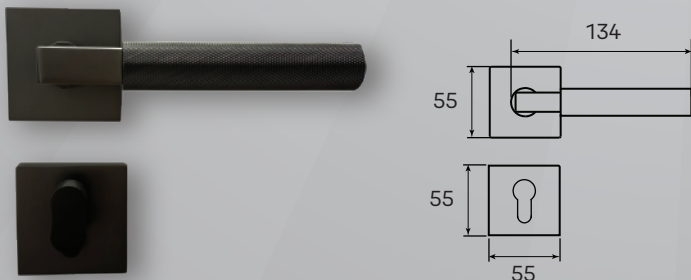

YOUR SECURITY PARTNER

Artisan

Uncompromising Quality
Timeless Brass Craftsmanship

Double tongue latch gives the **silent closing**

Industrial Chic

Classic European

SGALM1001PA Lever Mortise Combo Pack

SGALM1001SB Lever Mortise Combo Pack

SGALM1005BN Lever Mortise Combo Pack

SGALM1004SB Lever Mortise Combo Pack

Door Thickness: 35-45mm

Backset: 60mm

*Complete with 60 x 85mm mortise & 70mm profile cylinder

YOUR SECURITY PARTNER

Artisan

Uncompromising Quality Timeless Brass Craftsmanship

Double tongue latch gives the **silent closing**

Modern Contemporary

SGALM1002BN Lever Mortise Combo Pack

SGALM1003BN Lever Mortise Combo Pack

SGALM1002SB Lever Mortise Combo Pack

Door Thickness: 35-45mm

Backset: 60mm

*Complete with 60 x 85mm motise & 70mm profile cylinder