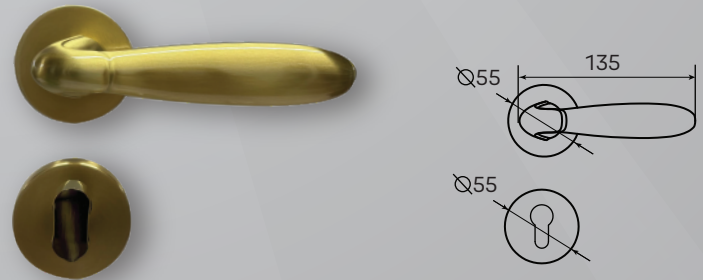

YOUR SECURITY PARTNER

Artisan

Uncompromising Quality
Timeless Brass Craftsmanship

Double tongue latch gives the **silent closing**

Industrial Chic

Classic European

SGALM1001PA Lever Mortise Combo Pack

SGALM1001SB Lever Mortise Combo Pack

SGALM1005BN Lever Mortise Combo Pack

SGALM1004SB Lever Mortise Combo Pack

Door Thickness: 35-45mm

Backset: 60mm

*Complete with 60 x 85mm mortise & 70mm profile cylinder

YOUR SECURITY PARTNER

Artisan

Uncompromising Quality Timeless Brass Craftsmanship

Double tongue latch gives the **silent closing**

Modern Contemporary

SGALM1002BN Lever Mortise Combo Pack

SGALM1003BN Lever Mortise Combo Pack

SGALM1002SB Lever Mortise Combo Pack

Door Thickness: 35-45mm

Backset: 60mm

*Complete with 60 x 85mm motise & 70mm profile cylinder