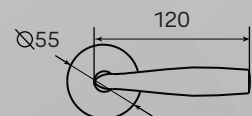

Double tongue latch gives the **silent closing**

Modern Contemporary

SGALM1002BN Lever Mortise Combo Pack

SGALM1003BN Lever Mortise Combo Pack

SGALM1002SB Lever Mortise Combo Pack

Door Thickness: 35-45mm

Backset: 60mm

*Complete with 60 x 85mm motise & 70mm profile cylinder