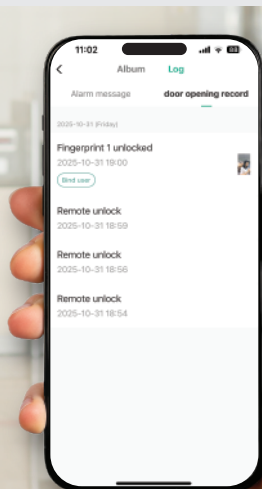

Remote Unlock the Door

Lock and unlock your door from your app, anywhere in the world.

Send Temporary Password

Grant digital keys remotely that are valid for a few weeks, hours, or even minutes — using either a randomly generated code or your preferred code.