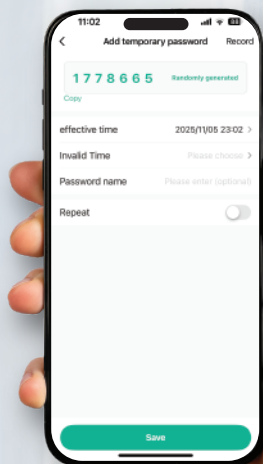

Download the Tuya app on iOS and Android.