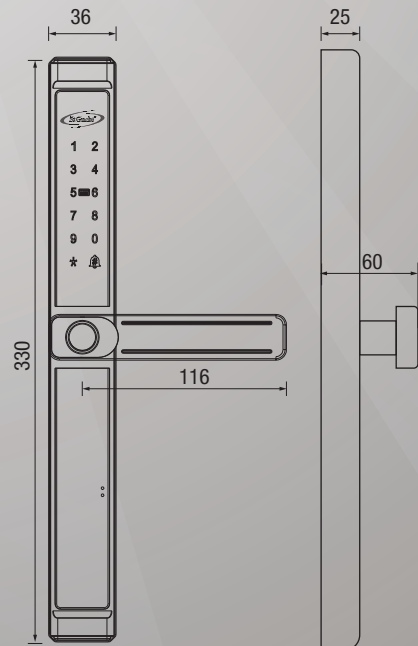

YOUR SECURITY PARTNER

Keyper G100

Gate Smart Lock

Access Credential

Fingerprint

Up to 50 entries

Pin Code

Up to 100 entries

RFID Card

Up to 100 entries

Mechanical Key

2 units

Tuya Apps

Wifi

Features / Specs

Doorbell

Type-C Charging Interface

Low Battery Indication

Material	Aluminium Alloy
Working Temperature	-25°C to 70°C
Water Resistance	IP65
Door Thickness	25mm - 100mm
Door Type	Narrow Grill Door
Door Backset	30mm