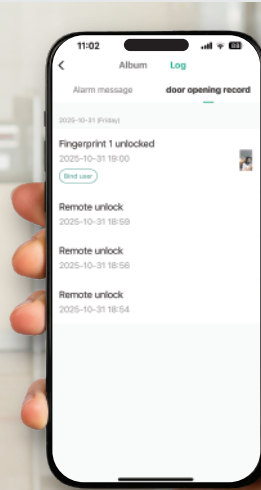

Remote Unlock the Door

Lock and unlock your door from your app, anywhere in the world.

Send Temporary Password

Grant digital keys remotely that are valid for a few weeks, hours, or even minutes — using either a randomly generated code or your preferred code.