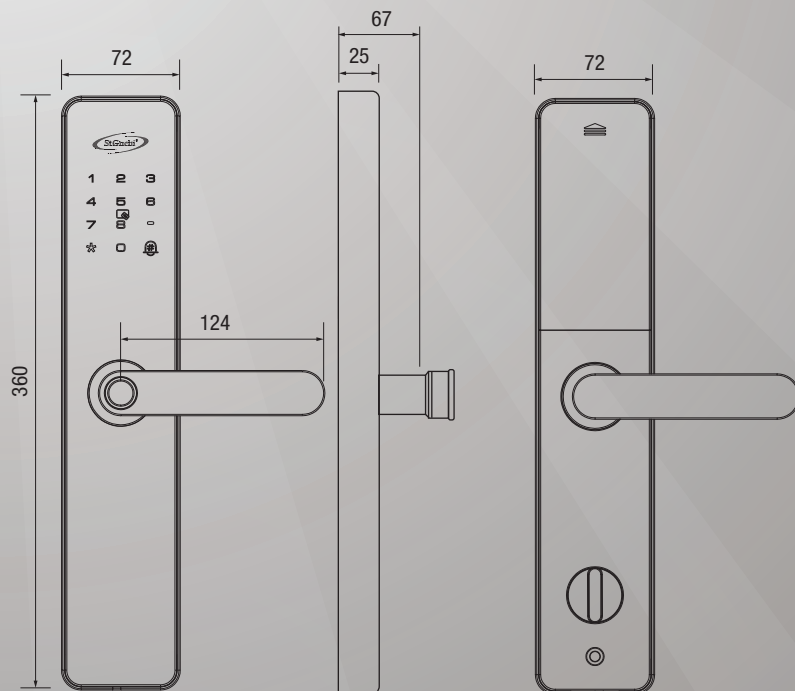

### Features / Specs

**Doorbell**

**Type-C Charging Interface**

**Low Battery Indication**

**Material** Aluminium Alloy

**Working Temperature** -30°C to 70°C

**Water Resistance** IP64

**Door Thickness** 40mm - 100mm

**Door Type** Wooden Door

**Door Backset** 60mm

YOUR SECURITY PARTNER