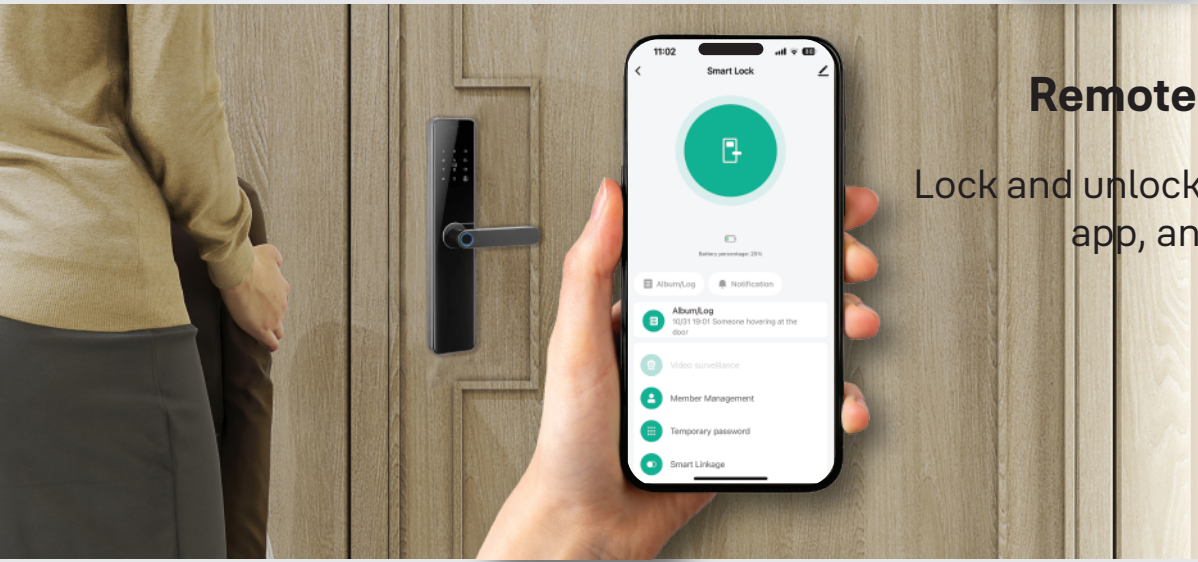

Remote Unlock the Door

Lock and unlock your door from your app, anywhere in the world.

Send Temporary Password

Grant digital keys remotely that are valid for a few weeks, hours, or even minutes — using either a randomly generated code or your preferred code.