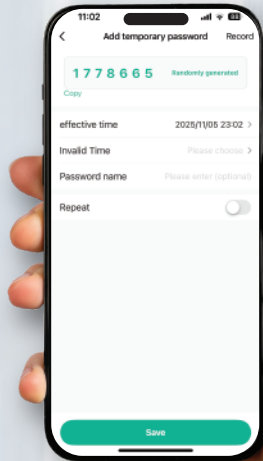

Download the Tuya app on iOS and Android.