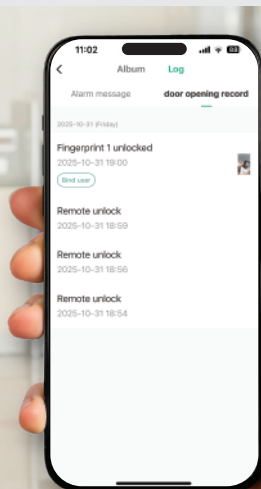

Remote Unlock the Door

Lock and unlock your door from your app, anywhere in the world.

Send Temporary Password

Grant digital keys remotely that are valid for a few weeks, hours, or even minutes — using either a randomly generated code or your preferred code.