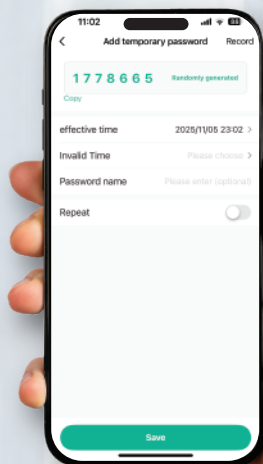

Friend:
Hi. I'm at your doorstep right now. I need a **one-time password**.