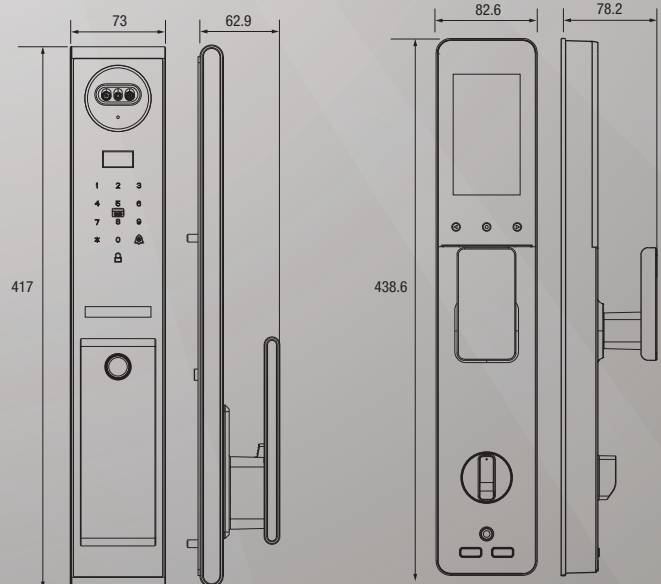

Fingerprint

Up to 100 entries

Pin Code

Up to 100 entries

RFID Card

Up to 100 entries

Mechanical Key

2 units

Multi Language

Material	Aluminium Alloy
Camera	160 ° Wide Angle
Screen	4.5 inch HD screen
Working Temperature	-25°C to 75°C
Water Resistance	IP54
Door Thickness	40mm - 110mm
Door Type	Wooden Door
Door Backset	70mm